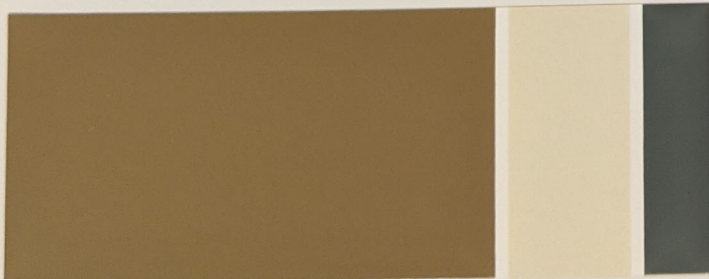

French Roast
SW 6069

Netsuke
SW 6134

Connected Gray
SW 6165

Fiery Brown
SW 6055

(B)

(T)

(A)

(B)

Hopsack
SW 6109

Muslin
SW 6133

Homburg Gray
SW 7622

Totally Tan
SW 6115

Oyster Bar
SW 7565

Cyberspace
SW 7076

The above scheme is featured on the cover.

(B)