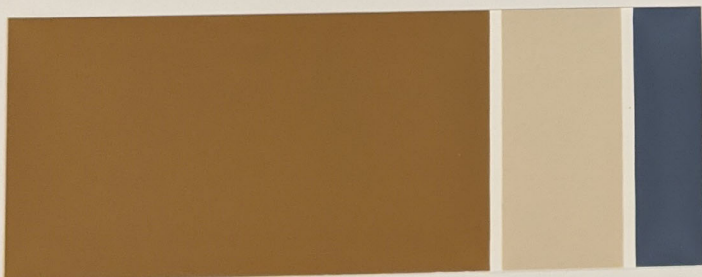

inland color

DESERT AND SOUTHWEST STYLE

(B)

(T)

(A)

BODY	TRIM	ACCENT
Birdseye Maple SW 2834	Lanyard SW 7680	Link Gray SW 6200
Sawdust SW 6158	Nacre SW 6154	Spicy Hue SW 6342
Burlap SW 6137	Jersey Cream SW 6379	Oak Creek SW 7718

French Roast
SW 6069

Netsuke
SW 6134

Connected Gray
SW 6165

Fiery Brown
SW 6055

(B)

(T)

(A)

(B)

Hopsack
SW 6109

Muslin
SW 6133

Homburg Gray
SW 7622

Totally Tan
SW 6115

Oyster Bar
SW 7565

Cyberspace
SW 7076

The above scheme is featured on the cover.

(B)